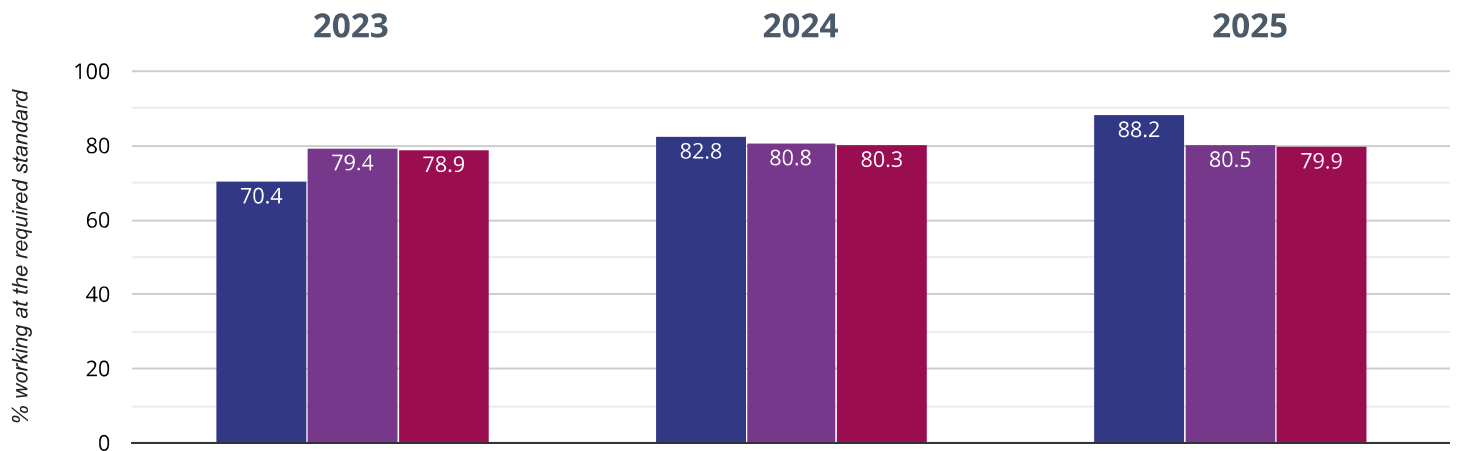

✉️ If you have any queries regarding the data within the Real Time Data graphs, please **contact your Local Authority.**

THE BRITISH SCHOOL

Brought to you by *the NCER*

🎧 Year 1: Working At

88.2% in 2025

5.4% points rise since 2024

17.8% points rise since 2023

■ The British School ■ Gloucestershire (235) ■ NCER National (16414)

🎧 Year 2: Working At

100% in 2025

80% points rise since 2024

40% points rise since 2023

■ The British School ■ Gloucestershire (216) ■ NCER National (15793)