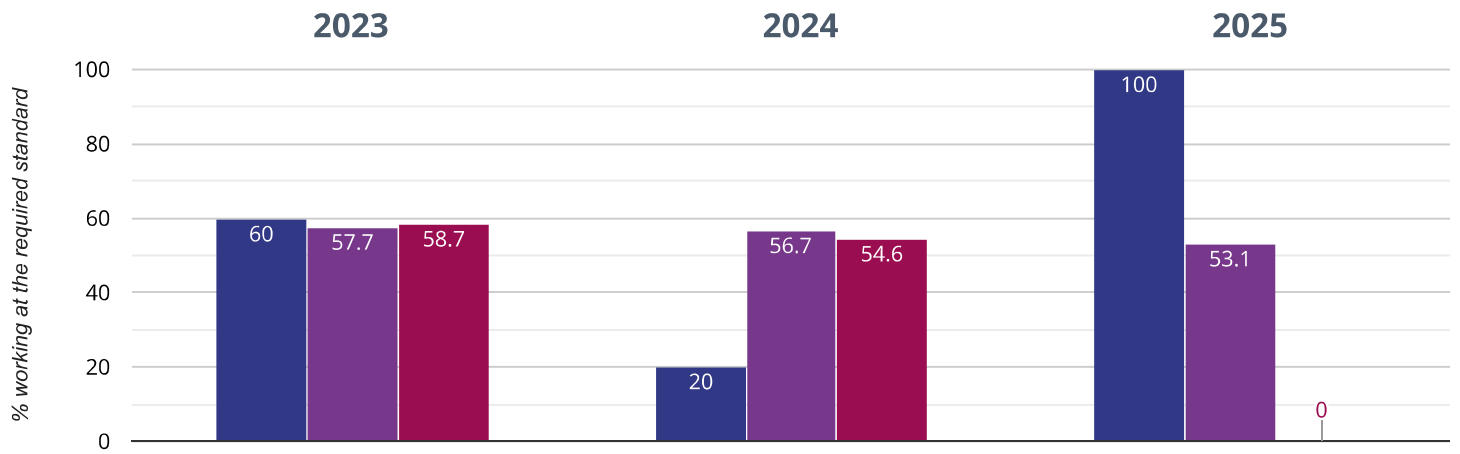

✉️ If you have any queries regarding the data within the Real Time Data graphs, please **contact your Local Authority.**

THE BRITISH SCHOOL

Brought to you by *the NCER*

🎧 Year 1: Working At

88.2% in 2025

5.4% points rise since 2024

17.8% points rise since 2023

■ The British School ■ Gloucestershire (235) ■ NCER National (16414)

🎧 Year 2: Working At

100% in 2025

80% points rise since 2024

40% points rise since 2023

■ The British School ■ Gloucestershire (216) ■ NCER National (15793)