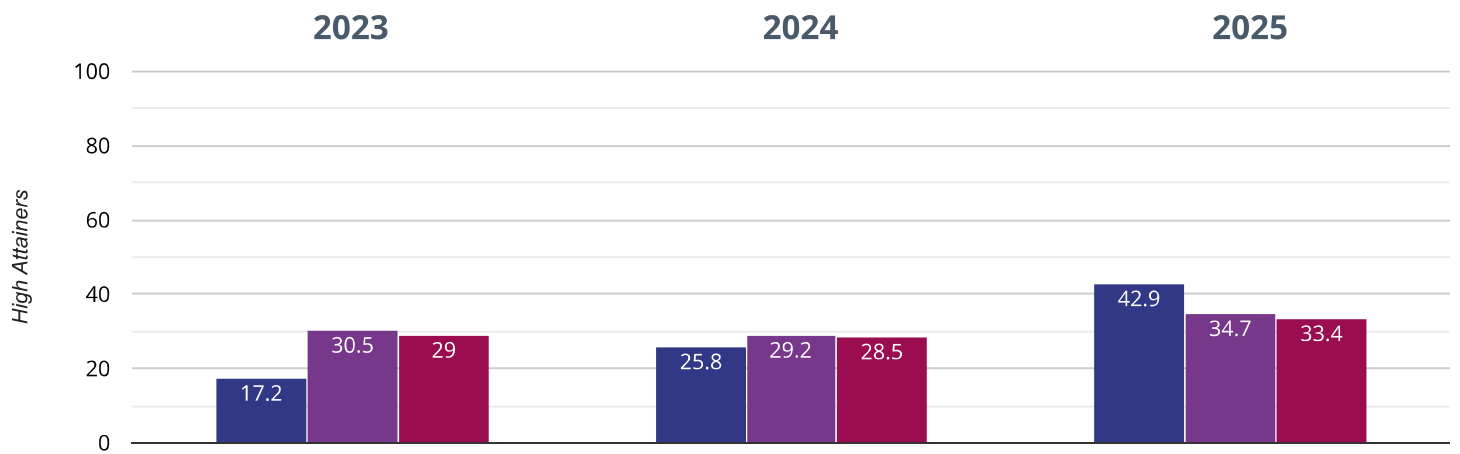

✉️ If you have any queries regarding the data within the Real Time Data graphs, please **contact your Local Authority.**

THE BRITISH SCHOOL

Brought to you by *the NCER*

📖 Reading - achieved standard

71.4% in 2025

9.2% points drop since 2024

4.5% points drop since 2023

■ The British School ■ Gloucestershire (235) ■ NCER National (16118)

Reading - high attainers

42.9% in 2025

17.1% points rise since 2024

25.7% points rise since 2023