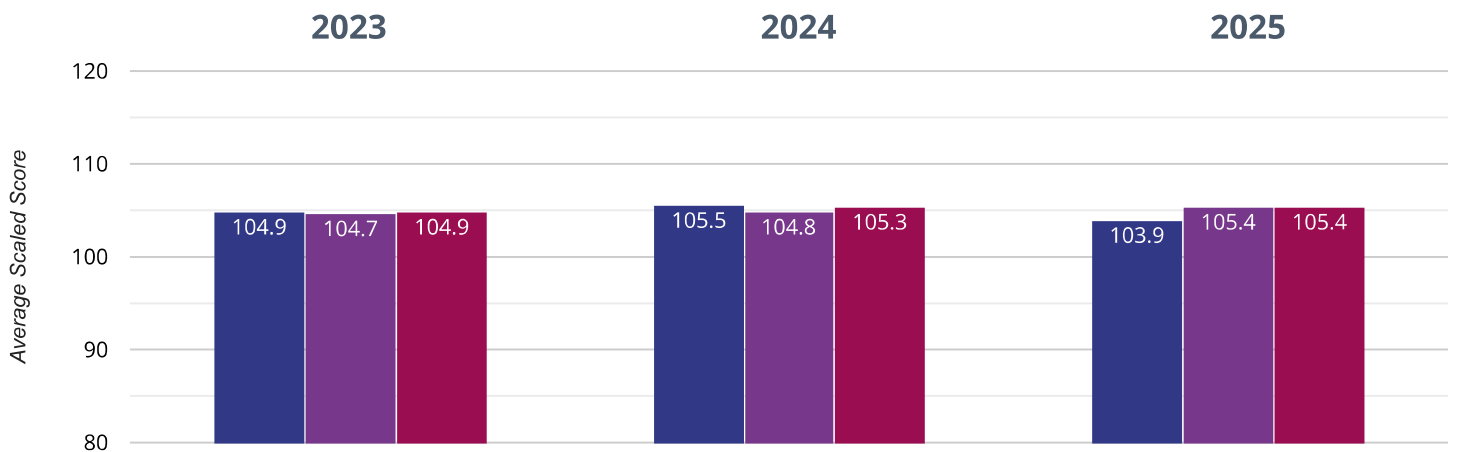

⊕ Maths - average scaled score

104.9 in 2025

0.1 points drop since 2024

0.2 points drop since 2023

■ The British School ■ Gloucestershire (235) ■ NCER National (16118)

⊕ GPS - achieved standard

57.1% in 2025

13.9% points drop since 2024

18.8% points drop since 2023

■ The British School ■ Gloucestershire (235) ■ NCER National (16118)

? GPS - high attainers

28.6% in 2025

3.7% points drop since 2024

2.4% points drop since 2023

■ The British School ■ Gloucestershire (235) ■ NCER National (16118)

? GPS - average scaled score

103.9 in 2025

1.6 points drop since 2024

1 points drop since 2023

■ The British School ■ Gloucestershire (235) ■ NCER National (16118)

RWM - achieved standard

50% in 2025

21% points drop since 2024

19% points drop since 2023

■ The British School ■ Gloucestershire (235) ■ NCER National (16118)

RWM - high attainers

14.3% in 2025

7.8% points rise since 2024