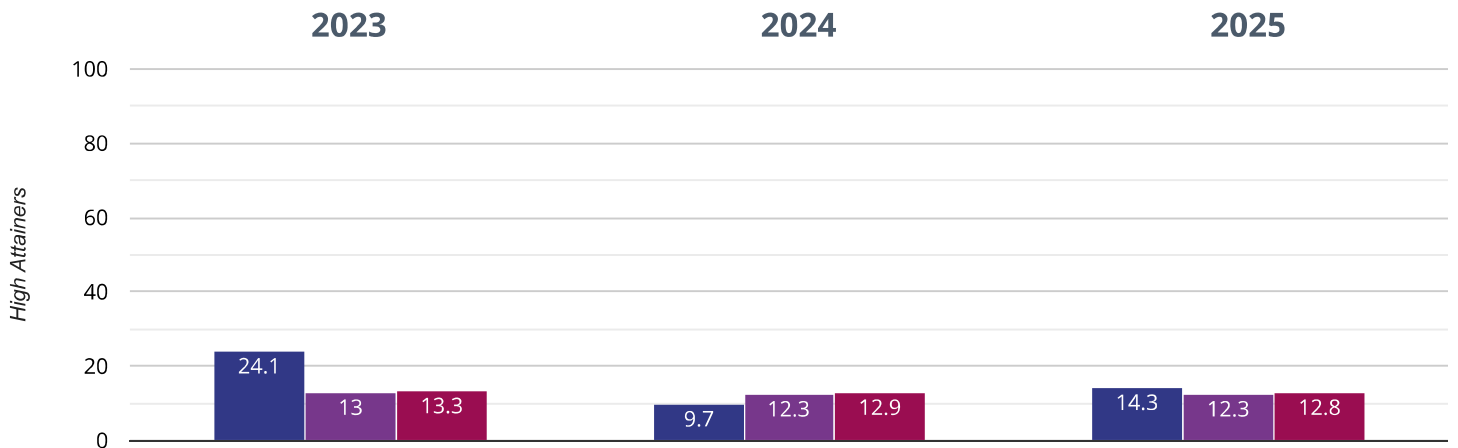

✎ Writing - achieved standard

71.4% in 2025

6% points drop since 2024

7.9% points drop since 2023

■ The British School ■ Gloucestershire (235) ■ NCER National (16118)

✎ Writing - high attainers

14.3% in 2025

4.6% points rise since 2024

9.8% points drop since 2023

■ The British School ■ Gloucestershire (235) ■ NCER National (16118)

⊕ Maths - achieved standard

85.7% in 2025

5.1% points rise since 2024

9.8% points rise since 2023