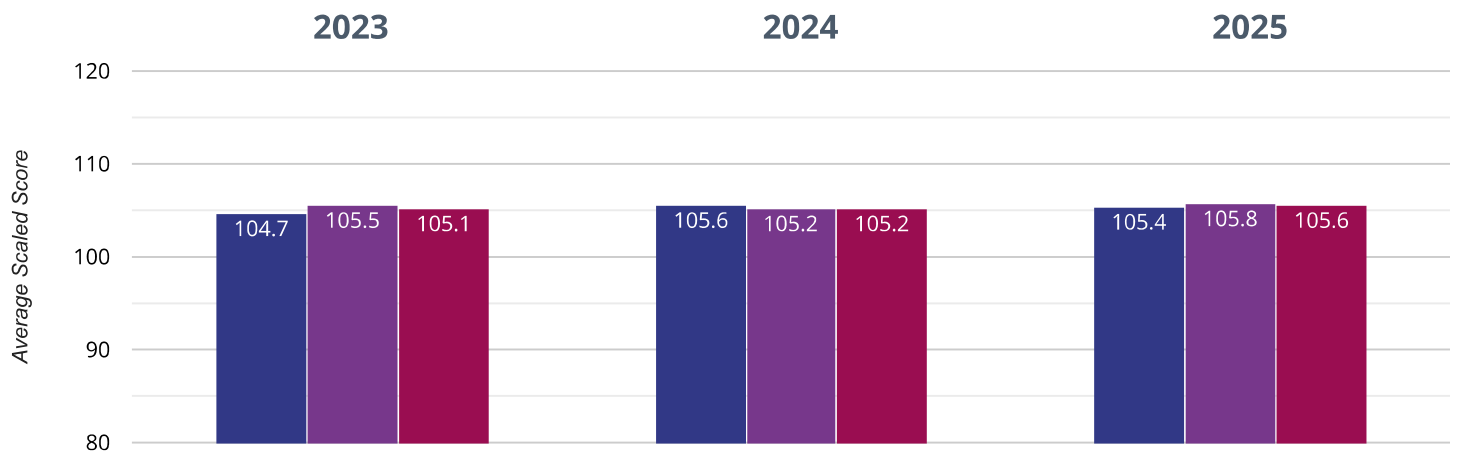

Reading - average scaled score

105.4 in 2025

0.2 points drop since 2024

0.7 points rise since 2023

■ The British School ■ Gloucestershire (235) ■ NCER National (16118)