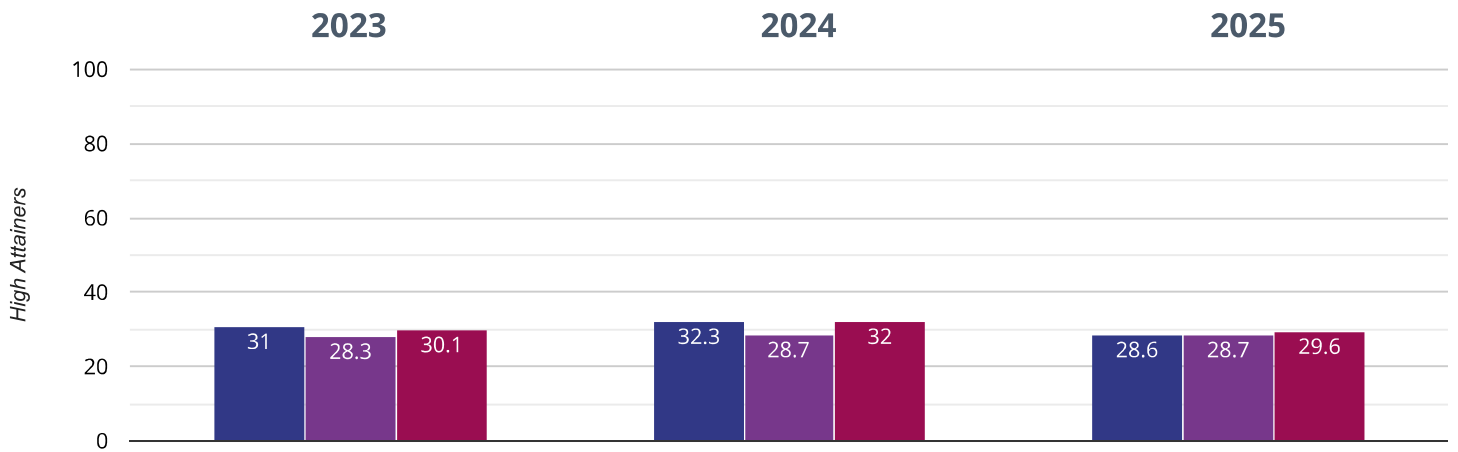

■ The British School ■ Gloucestershire (235) ■ NCER National (16118)

⊕ Maths - high attainers

28.6% in 2025

13.3% points drop since 2024

4.5% points rise since 2023

■ The British School ■ Gloucestershire (235) ■ NCER National (16118)

⊕ Maths - average scaled score

104.9 in 2025

0.1 points drop since 2024

0.2 points drop since 2023

■ The British School ■ Gloucestershire (235) ■ NCER National (16118)

⊕ GPS - achieved standard

57.1% in 2025

13.9% points drop since 2024

18.8% points drop since 2023

■ The British School ■ Gloucestershire (235) ■ NCER National (16118)

? GPS - high attainers

28.6% in 2025

3.7% points drop since 2024

2.4% points drop since 2023