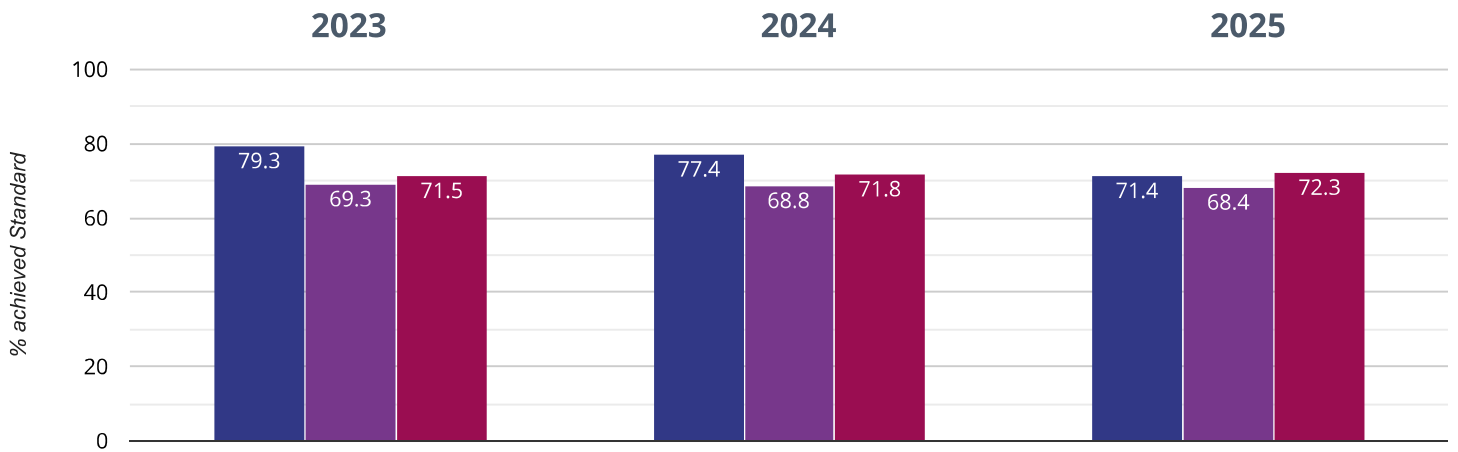

9.2% points drop since 2024

4.5% points drop since 2023

■ The British School ■ Gloucestershire (235) ■ NCER National (16118)

Reading - high attainers

42.9% in 2025

17.1% points rise since 2024

25.7% points rise since 2023

■ The British School ■ Gloucestershire (235) ■ NCER National (16118)

Reading - average scaled score

105.4 in 2025

0.2 points drop since 2024

0.7 points rise since 2023

■ The British School ■ Gloucestershire (235) ■ NCER National (16118)

✎ Writing - achieved standard

71.4% in 2025

6% points drop since 2024

7.9% points drop since 2023

■ The British School ■ Gloucestershire (235) ■ NCER National (16118)

✎ Writing - high attainers

14.3% in 2025