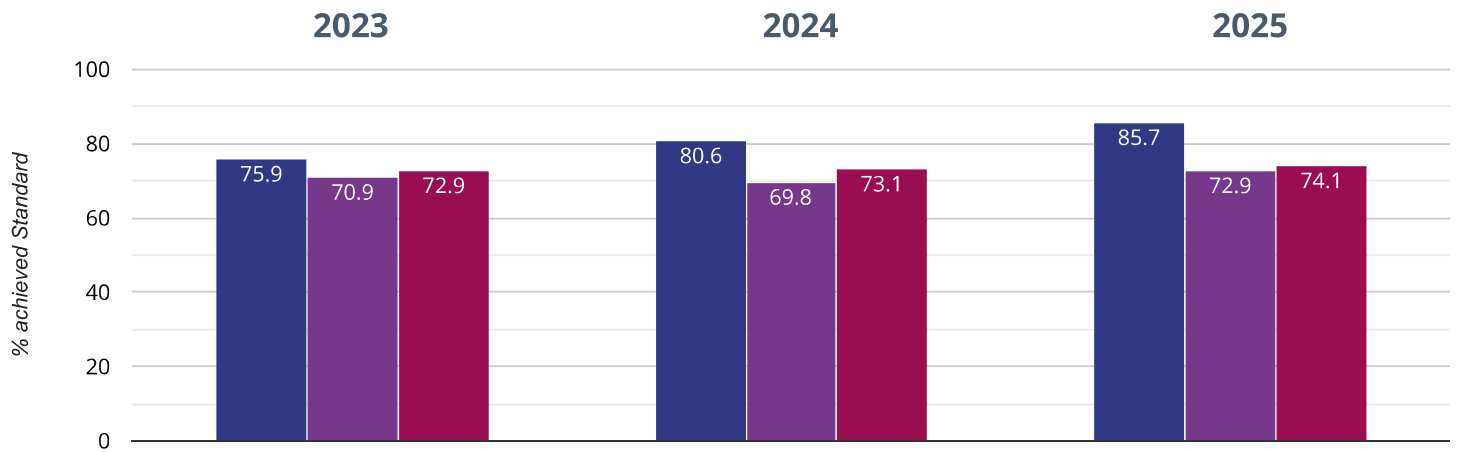

✎ Writing - achieved standard

71.4% in 2025

6% points drop since 2024

7.9% points drop since 2023

■ The British School ■ Gloucestershire (235) ■ NCER National (16118)

✎ Writing - high attainers

14.3% in 2025

4.6% points rise since 2024

9.8% points drop since 2023

■ The British School ■ Gloucestershire (235) ■ NCER National (16118)

⊕ Maths - achieved standard

85.7% in 2025

5.1% points rise since 2024

9.8% points rise since 2023