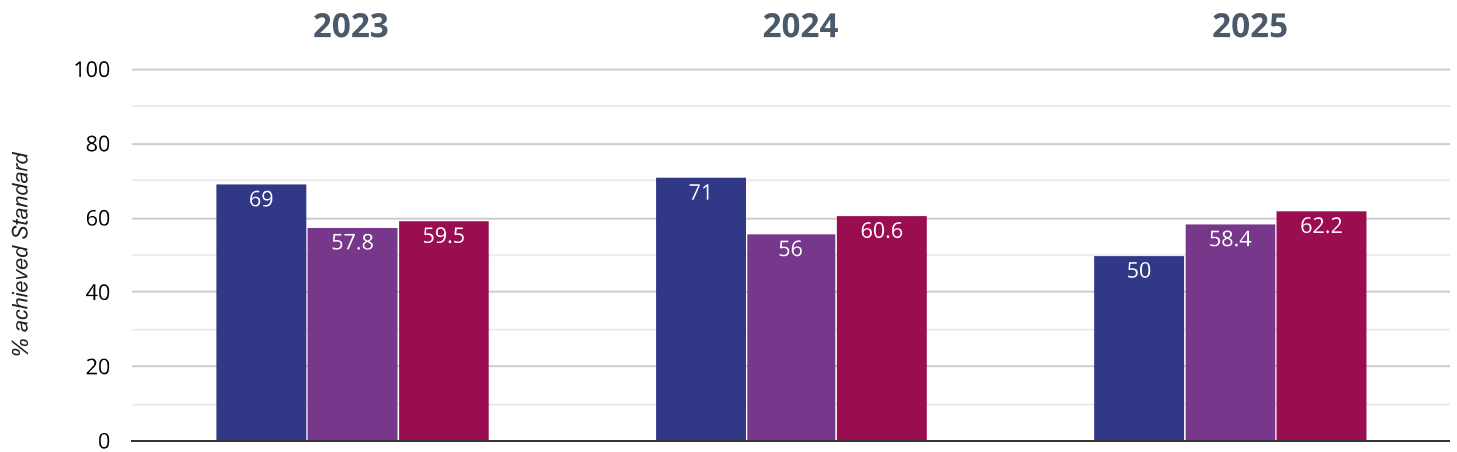

13.9% points drop since 2024

18.8% points drop since 2023

■ The British School ■ Gloucestershire (235) ■ NCER National (16118)

? GPS - high attainers

28.6% in 2025

3.7% points drop since 2024

2.4% points drop since 2023

■ The British School ■ Gloucestershire (235) ■ NCER National (16118)

? GPS - average scaled score

103.9 in 2025

1.6 points drop since 2024

1 points drop since 2023

■ The British School ■ Gloucestershire (235) ■ NCER National (16118)

RWM - achieved standard

50% in 2025

21% points drop since 2024

19% points drop since 2023

■ The British School ■ Gloucestershire (235) ■ NCER National (16118)

RWM - high attainers

14.3% in 2025

7.8% points rise since 2024