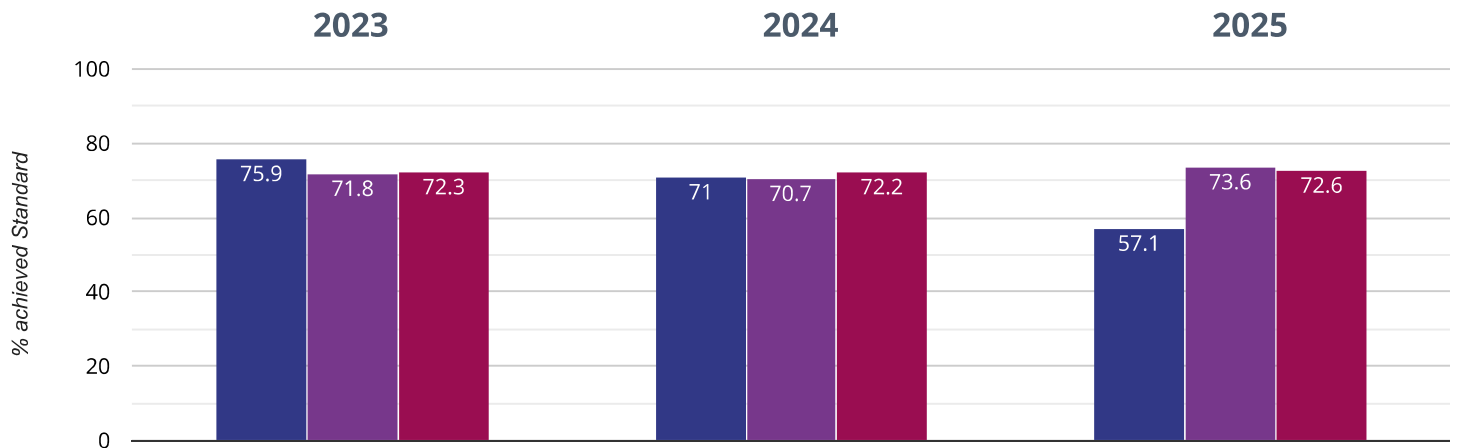

■ The British School ■ Gloucestershire (235) ■ NCER National (16118)

⊕ Maths - high attainers

28.6% in 2025

13.3% points drop since 2024

4.5% points rise since 2023

■ The British School ■ Gloucestershire (235) ■ NCER National (16118)

⊕ Maths - average scaled score

104.9 in 2025

0.1 points drop since 2024

0.2 points drop since 2023

■ The British School ■ Gloucestershire (235) ■ NCER National (16118)

⊕ GPS - achieved standard

57.1% in 2025

13.9% points drop since 2024

18.8% points drop since 2023

■ The British School ■ Gloucestershire (235) ■ NCER National (16118)

? GPS - high attainers

28.6% in 2025

3.7% points drop since 2024

2.4% points drop since 2023