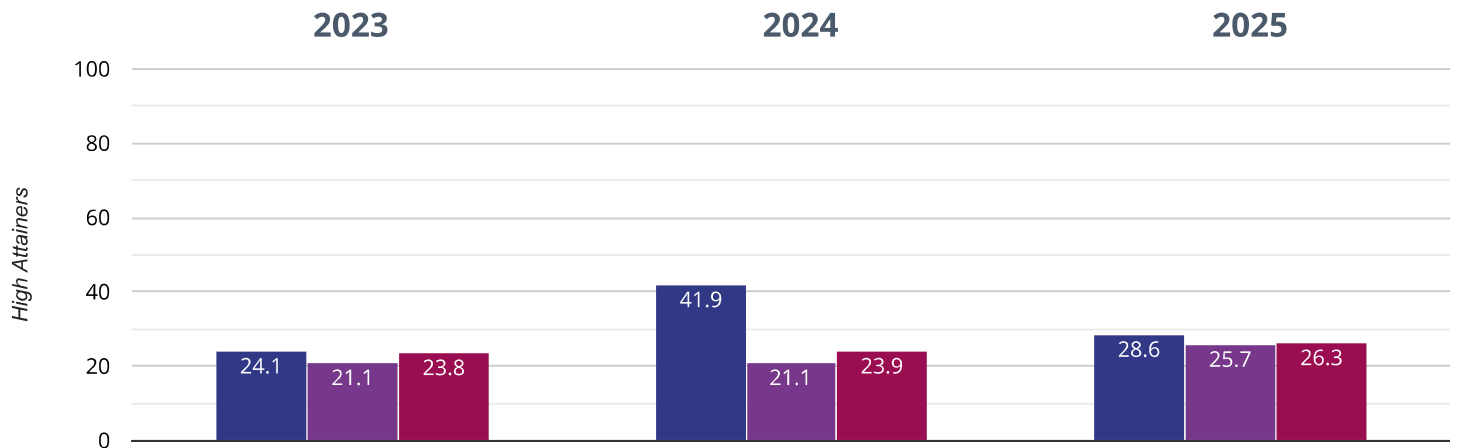

✎ Writing - achieved standard

71.4% in 2025

6% points drop since 2024

7.9% points drop since 2023

■ The British School ■ Gloucestershire (235) ■ NCER National (16118)

✎ Writing - high attainers

14.3% in 2025

4.6% points rise since 2024

9.8% points drop since 2023

■ The British School ■ Gloucestershire (235) ■ NCER National (16118)

⊕ Maths - achieved standard

85.7% in 2025

5.1% points rise since 2024

9.8% points rise since 2023

■ The British School ■ Gloucestershire (235) ■ NCER National (16118)

⊕ Maths - high attainers

28.6% in 2025

13.3% points drop since 2024

4.5% points rise since 2023

■ The British School ■ Gloucestershire (235) ■ NCER National (16118)