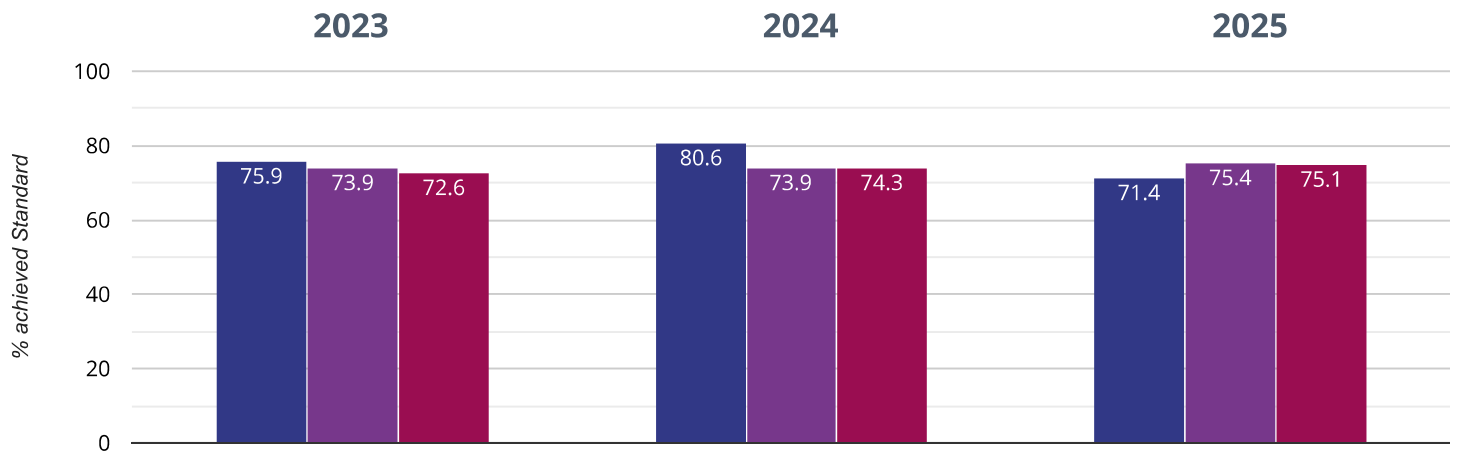

✉️ If you have any queries regarding the data within the Real Time Data graphs, please **contact your Local Authority.**

THE BRITISH SCHOOL

Brought to you by *the NCER*

📖 Reading - achieved standard

71.4% in 2025

9.2% points drop since 2024

4.5% points drop since 2023

■ The British School ■ Gloucestershire (235) ■ NCER National (16118)

Reading - high attainers

42.9% in 2025

17.1% points rise since 2024

25.7% points rise since 2023