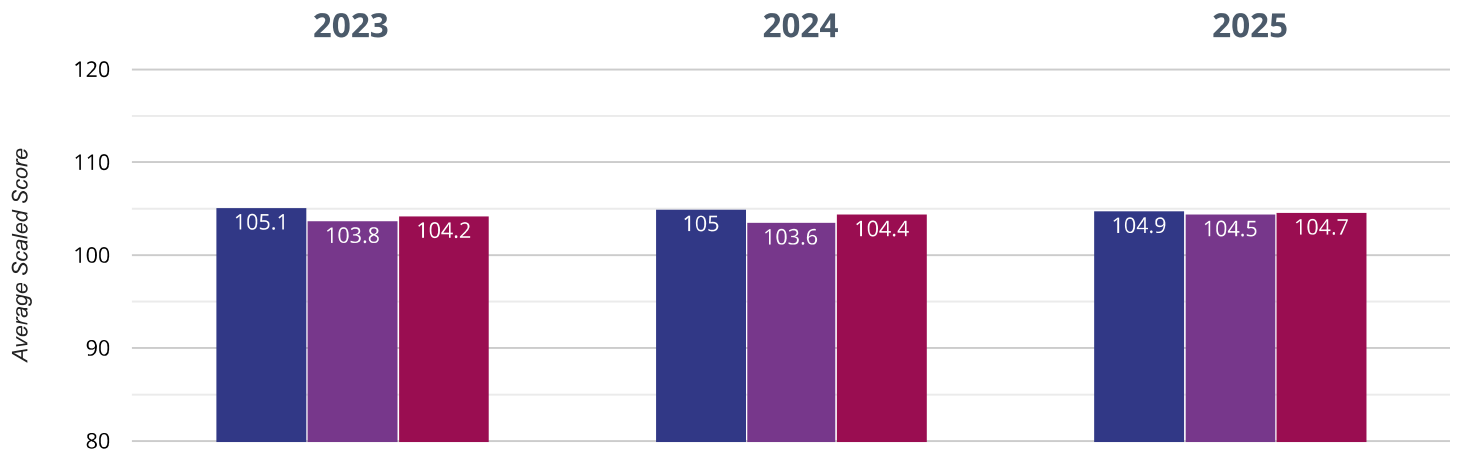

4.6% points rise since 2024

9.8% points drop since 2023

■ The British School ■ Gloucestershire (235) ■ NCER National (16118)

⊕ Maths - achieved standard

85.7% in 2025

5.1% points rise since 2024

9.8% points rise since 2023

■ The British School ■ Gloucestershire (235) ■ NCER National (16118)

⊕ Maths - high attainers

28.6% in 2025

13.3% points drop since 2024

4.5% points rise since 2023

■ The British School ■ Gloucestershire (235) ■ NCER National (16118)

⊕ Maths - average scaled score

104.9 in 2025

0.1 points drop since 2024

0.2 points drop since 2023

■ The British School ■ Gloucestershire (235) ■ NCER National (16118)

⊕ GPS - achieved standard

57.1% in 2025

13.9% points drop since 2024

18.8% points drop since 2023

■ The British School ■ Gloucestershire (235) ■ NCER National (16118)

? GPS - high attainers

28.6% in 2025

3.7% points drop since 2024

2.4% points drop since 2023