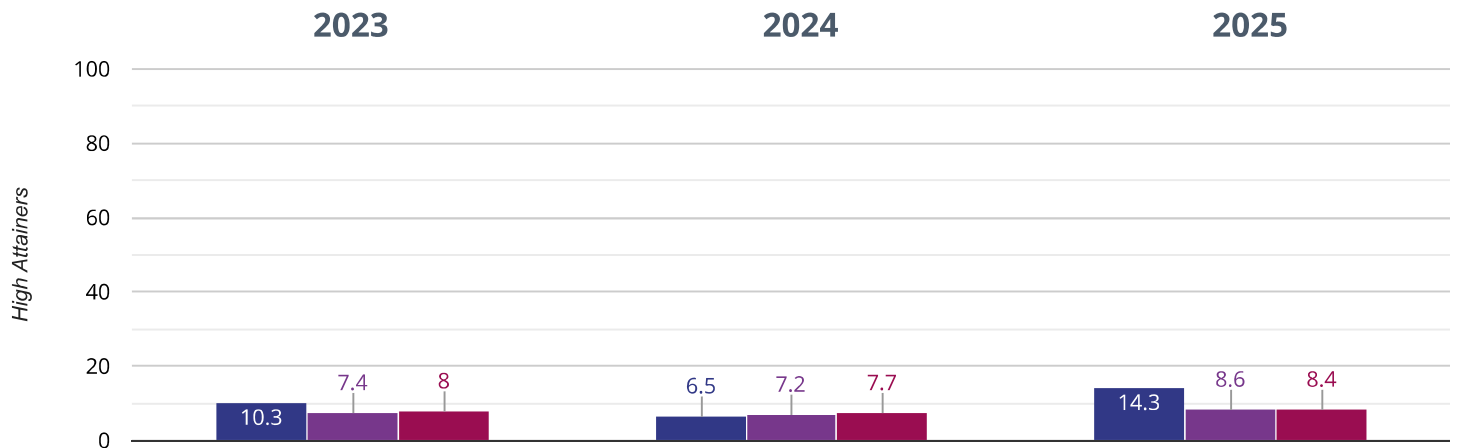

■ The British School ■ Gloucestershire (235) ■ NCER National (16118)

? GPS - average scaled score

103.9 in 2025

1.6 points drop since 2024

1 points drop since 2023

■ The British School ■ Gloucestershire (235) ■ NCER National (16118)

RWM - achieved standard

50% in 2025

21% points drop since 2024

19% points drop since 2023

■ The British School ■ Gloucestershire (235) ■ NCER National (16118)

RWM - high attainers

14.3% in 2025

7.8% points rise since 2024

4% points rise since 2023

■ The British School ■ Gloucestershire (235) ■ NCER National (16118)